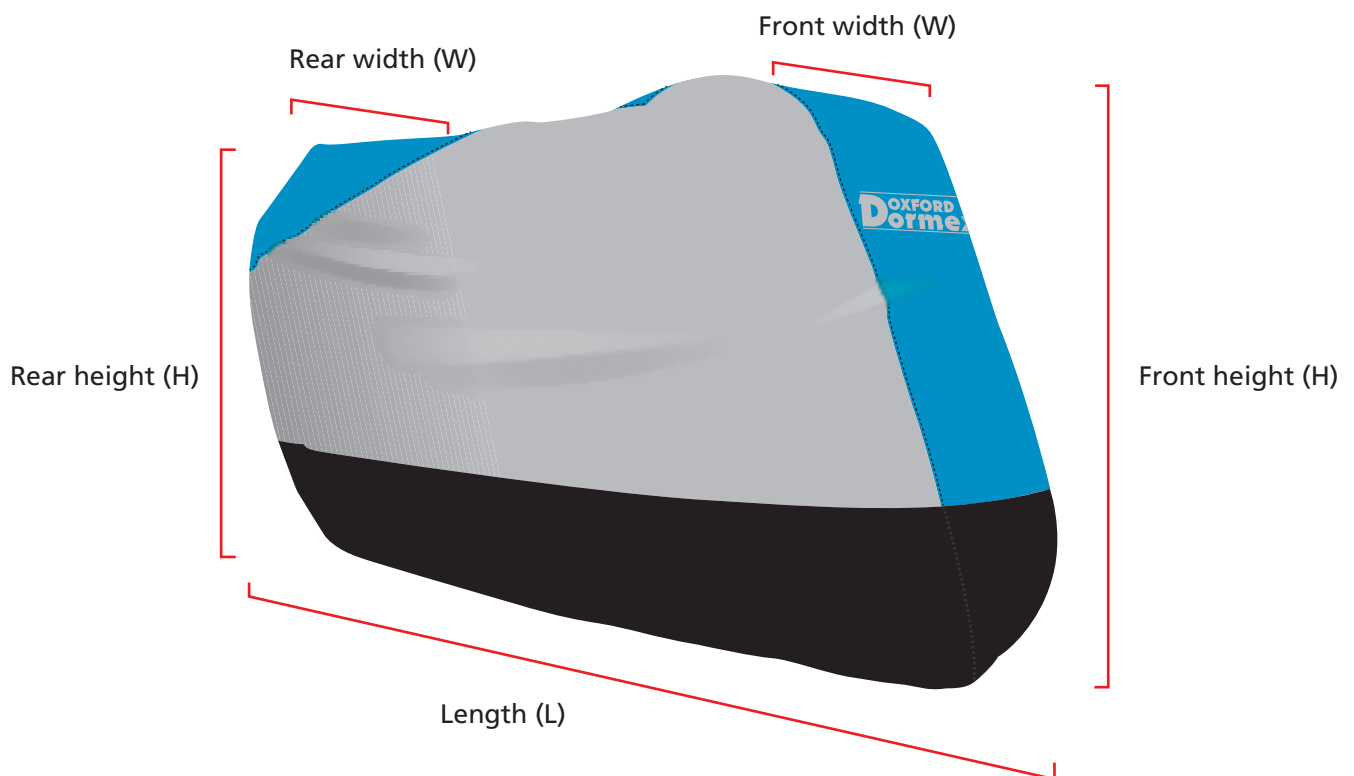

OXFORD

COVER DIMENSIONS

Part Code	Description	Length	Front Width	Front Height	Rear Width	Rear Height
OF920	Dormex Medium	246	107	130	35	93
OF921	Dormex Large	277	104	143	35	106
OF922	Rainex Small	159	122	85	57	85
OF923	Rainex Medium	175	130	95	84	95
OF924	Rainex Large	183	151	103	88	103
OF142	Stormex Scooter	203	83	119	31	75
OF140	Stormex Medium	196	87	137	67	99
OF141	Stormex Large	266	91	128	88	101
OF906	Aquatex Camo Scooter	203	89	119	33	80
OF919	Aquatex Small (Cycle)	190	72	110	11	47
OF925	Aquatex Medium	229	99	125	35	92
OF926	Aquatex Large	246	104	127	35	93
OF926XL	Aquatex Extra Large	277	103	141	35	96

(All dimensions are specified in cm)